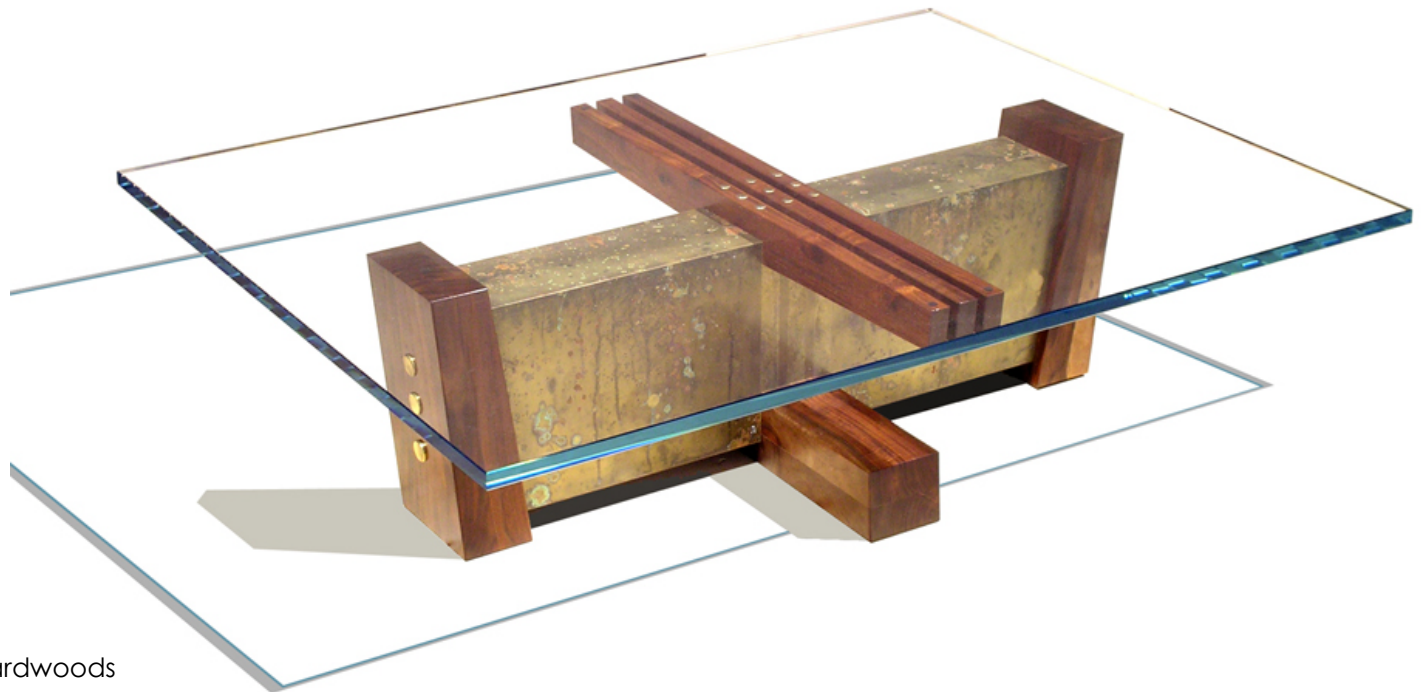

LLOYD *coffee table*

3/4" Starphire glass

California Black Walnut (salvaged)

etched brass

48"w x 36"d x 13"h

options:

- brass, copper or zinc
- various salvaged or FSC-certified hardwoods
- variable size

studio  roeper