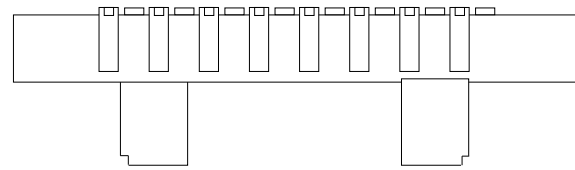

Mid-Atlantic Ridge I *bench*

59"w x 12"d x 15"h

options:
• various hardwoods

- Spanish Cedar
- Wenge
- charred Douglas Fir
- gun metal steel