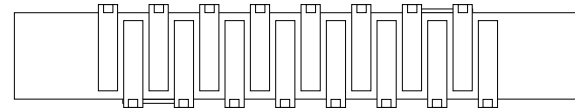

Mid-Atlantic Ridge I *bench*

59"w x 12"d x 15"h

options:
• various hardwoods

- Spanish Cedar
- Wenge
- charred Douglas Fir
- gun metal steel