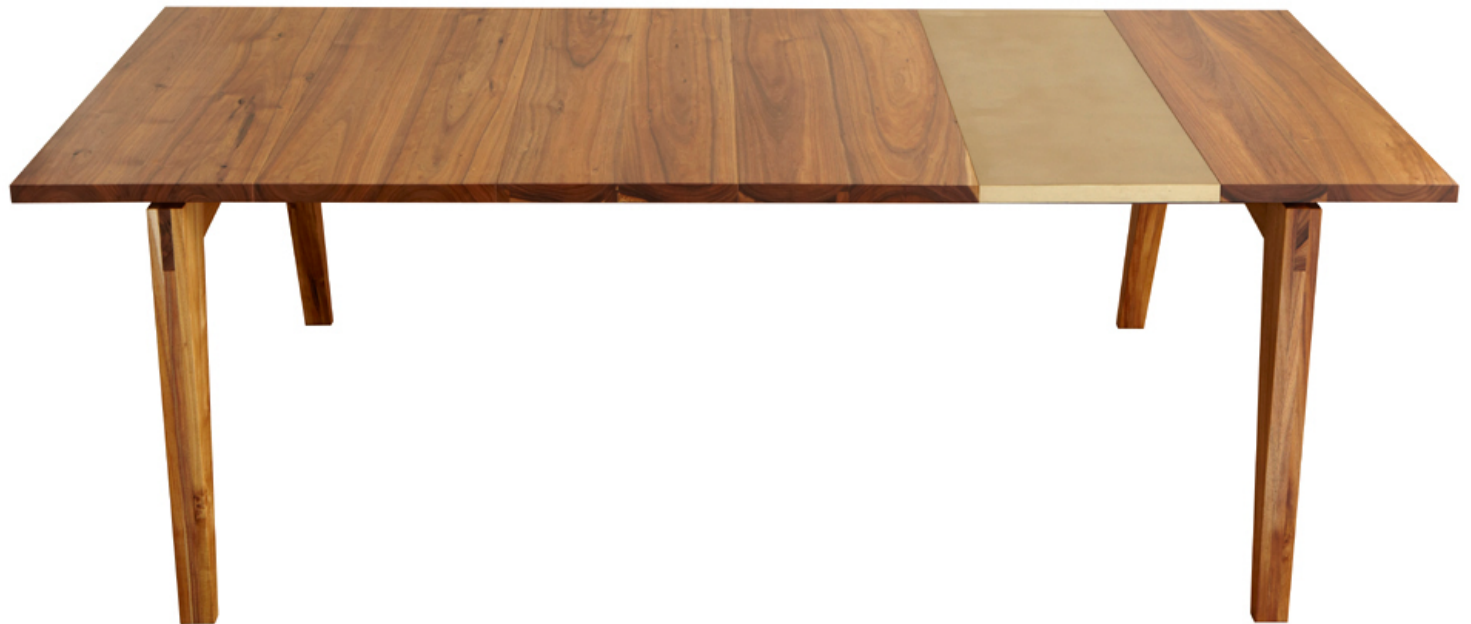

## PLATEAU *dining table*

Black Acacia  
polished Bronze

91"w x 41"d x 29.5"h

options:

- brass, bronze, copper or zinc
- various hardwoods
- variable size

studio  roeper

(415) 216-5714

[www.studioroeper.com](http://www.studioroeper.com)