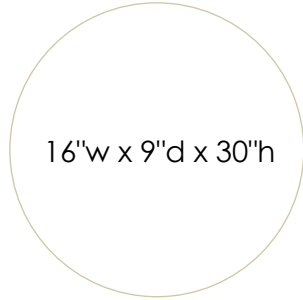

VITAMIN B *lamp*

brushed brass

Bamboo

linen shade

16" w x 9" d x 30" h

options:

- brushed brass, copper or zinc
- various shade colors/fabrics

studio  roeper