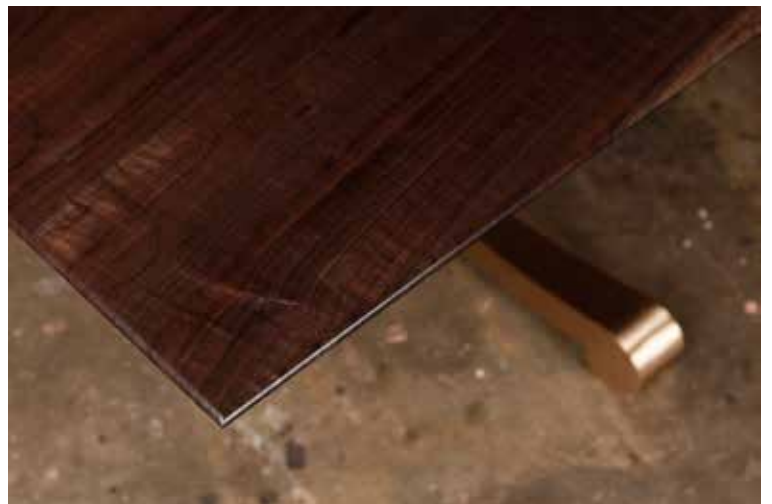

studioroeper

VIENNA Slim Bevel Dining Table

*finish* Smoked Walnut / Brushed Bronze

*size* 120" x 42" x 29.5"H

*options* Custom finishes and sizes.