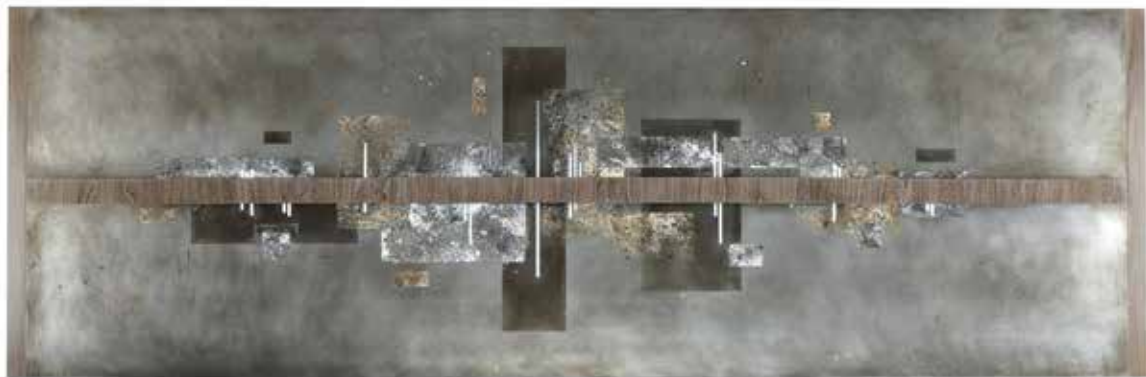

studioroeper

DIVIDED LANDS dining table

*finish* Etched Zinc / Elm Smoke

*size* 120" x 45" x 29.5"h

*options* Any of our metal and wood finishes. Up to 140" long