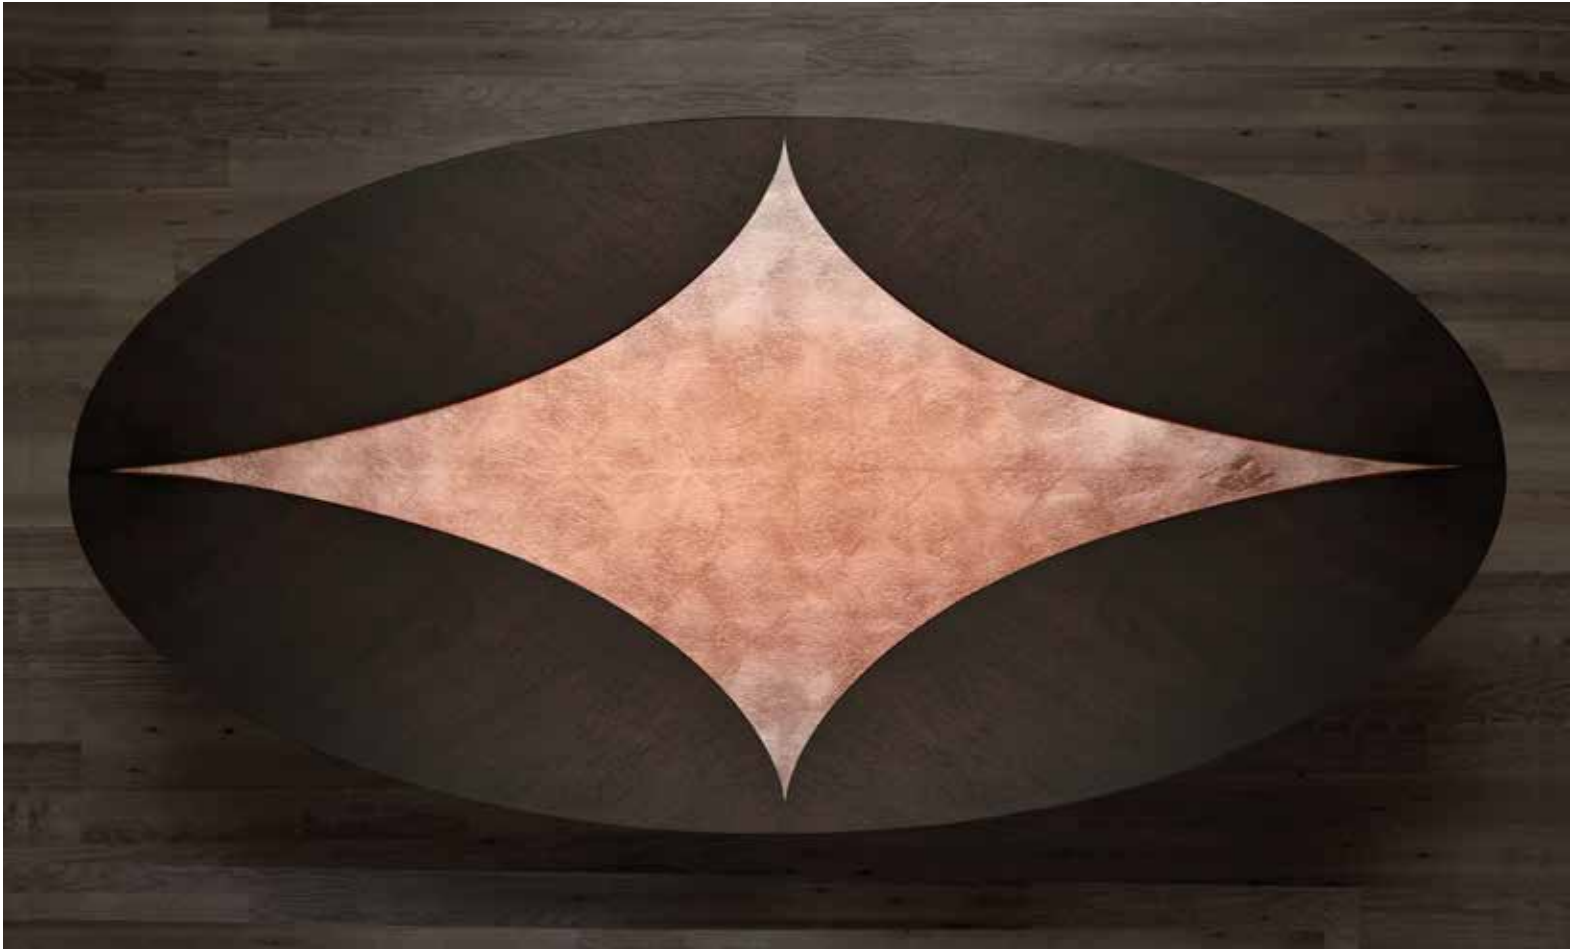

studioroeper

VENETIAN cocktail table

finish Dark Java Walnut / Silver Leaf / High Gloss Epoxy Resin

size 60" x 30" x 16"H

215 15TH STREET SAN FRANCISCO CALIFORNIA
STUDIOROEPER.COM 415 216 5714 INFO@STUDIOROEPER.COM