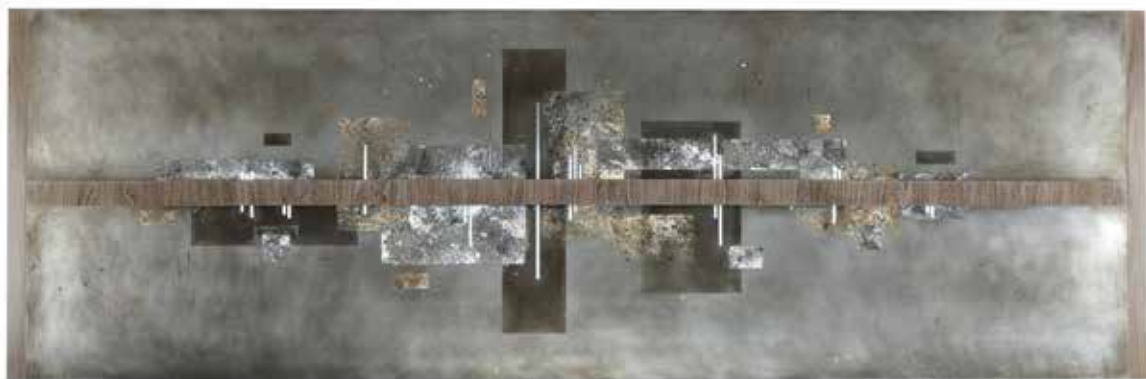

studioroeper

DIVIDED LANDS dining table

*finish* Etched Zinc / Elm Smoke

*size as shown* 120" x 42" x 29.5"h

*options* Any of our metal and wood finishes.